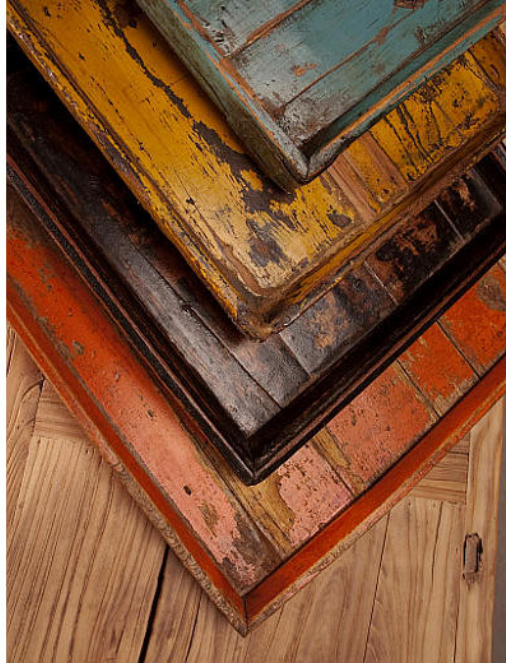

HAND CRAFTED RECLAIMED LINES  
ONE OF A KIND ANTIQUES

## Antique Serving Tray with Time Worn Patina

C1050 (

From the Collection

Price: \$ \_\_\_\_\_

**Dimensions:** 19 x 12 x 2½ (in)

48.0 x 30.0 x 6.0 h(cm)